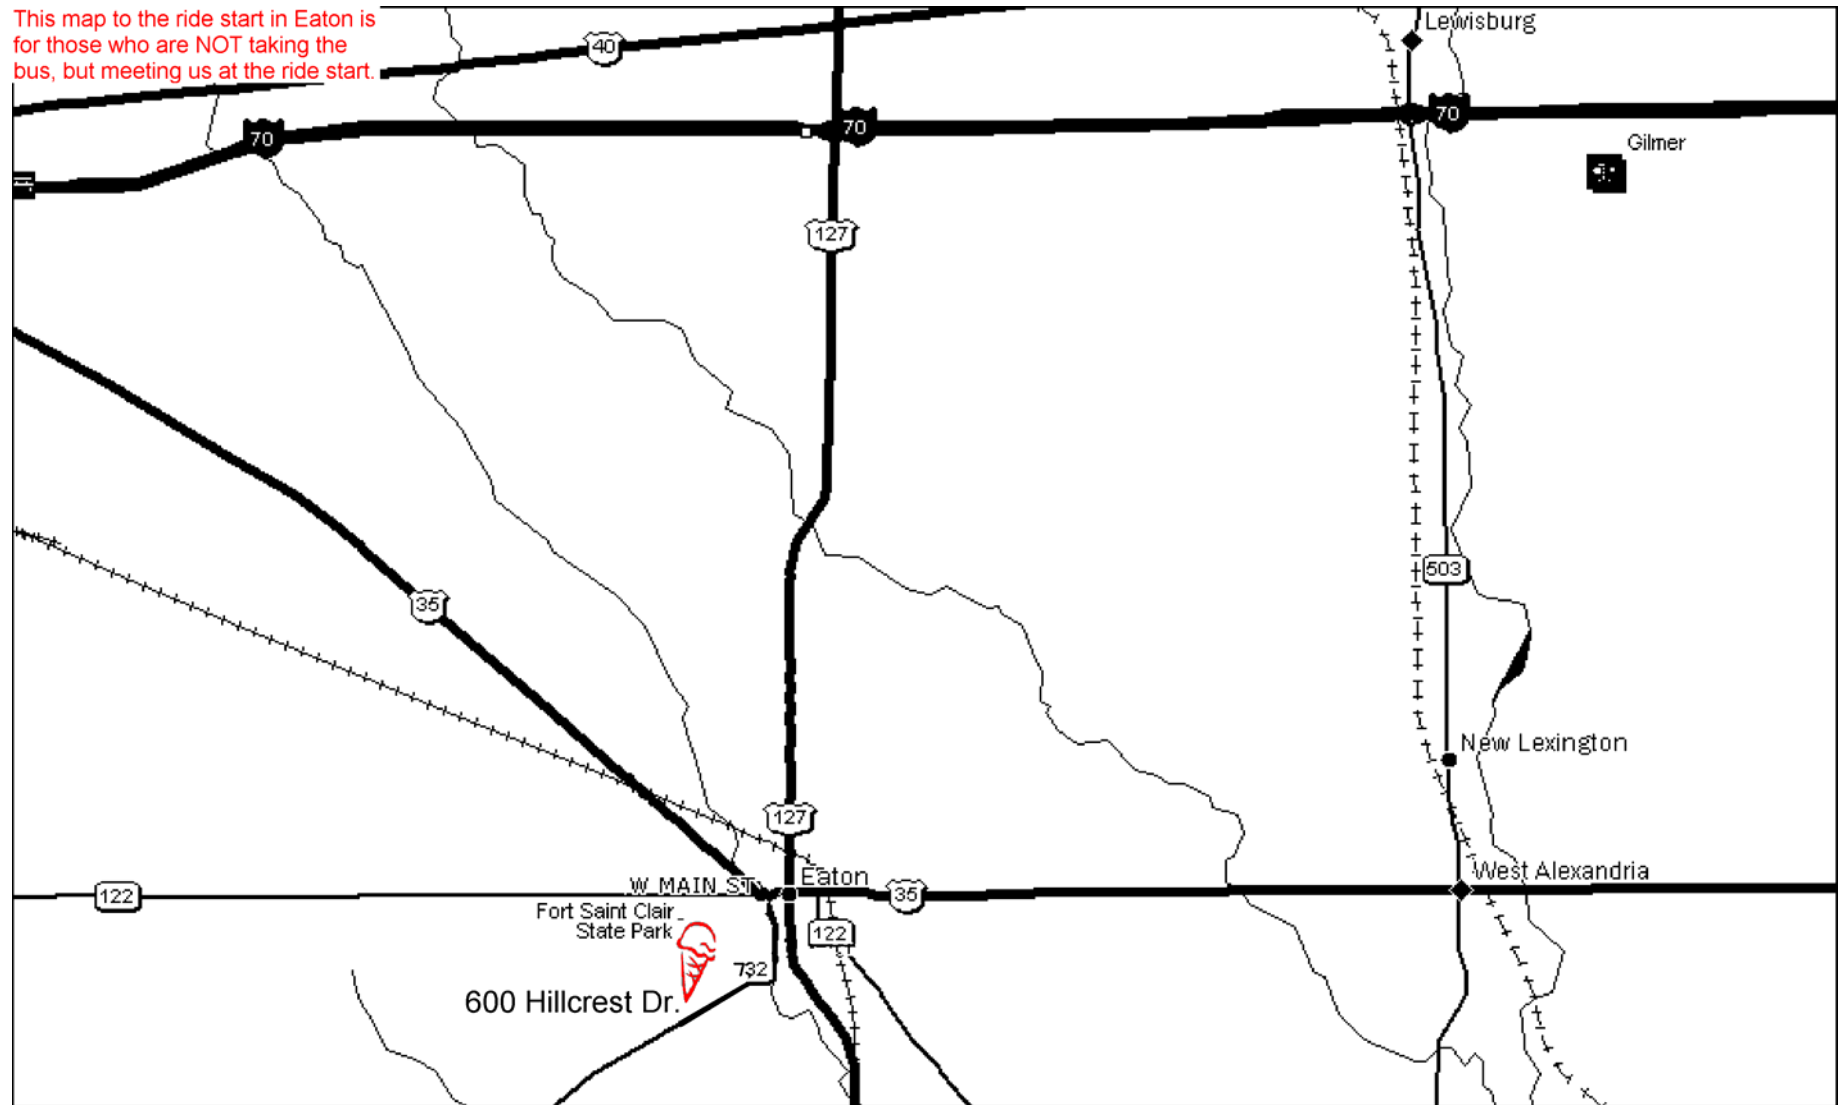

This map to the ride start in Eaton is for those who are NOT taking the bus, but meeting us at the ride start.

Eaton High School, Eaton, OH
Located on SR 732 on the southwest
edge of town.

We will arrive at on the
buses at about 4:00 PM.