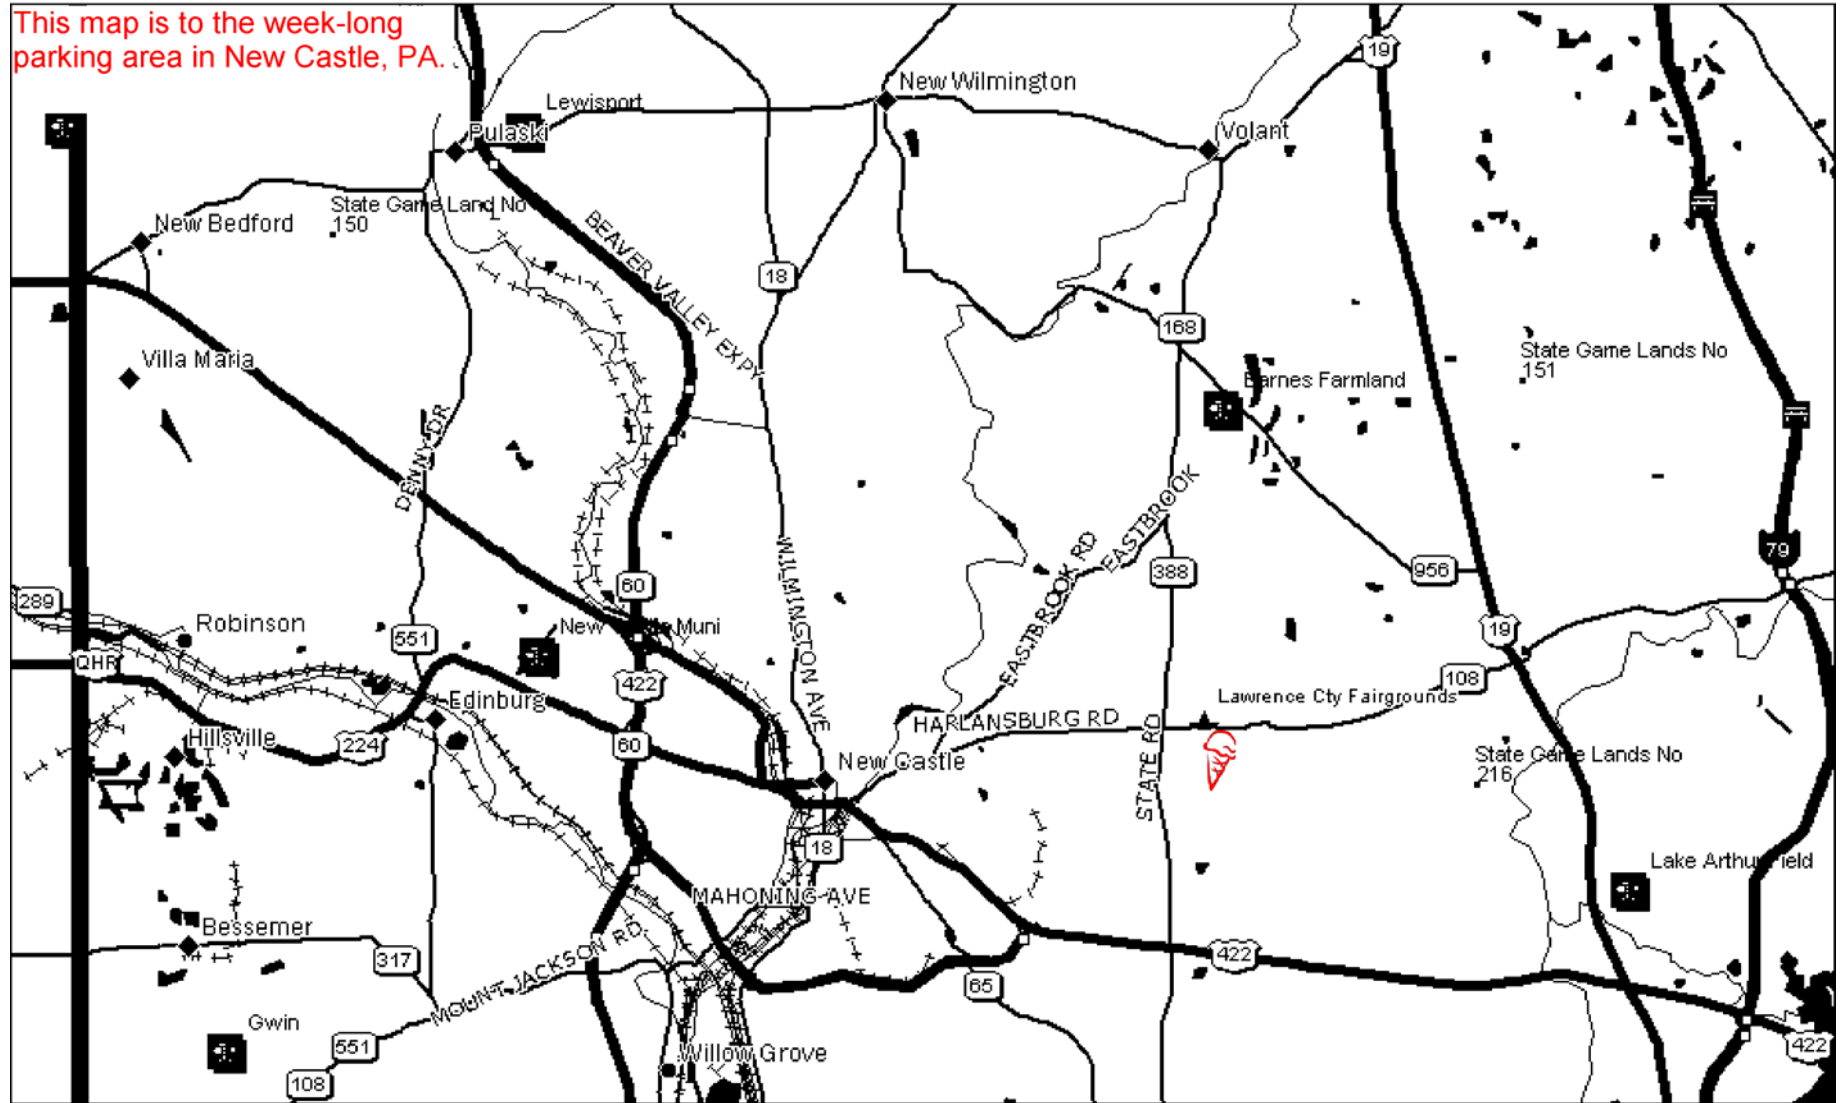

This map is to the week-long parking area in New Castle, PA.

Lawrence County Fairgrounds, New Castle, PA  
Located on SR 108 about 4 miles east of town and  
about 1/2 mile east of SR 388.

The buses will be leaving promptly at 11:00 AM. Please arrive early enough to check in.